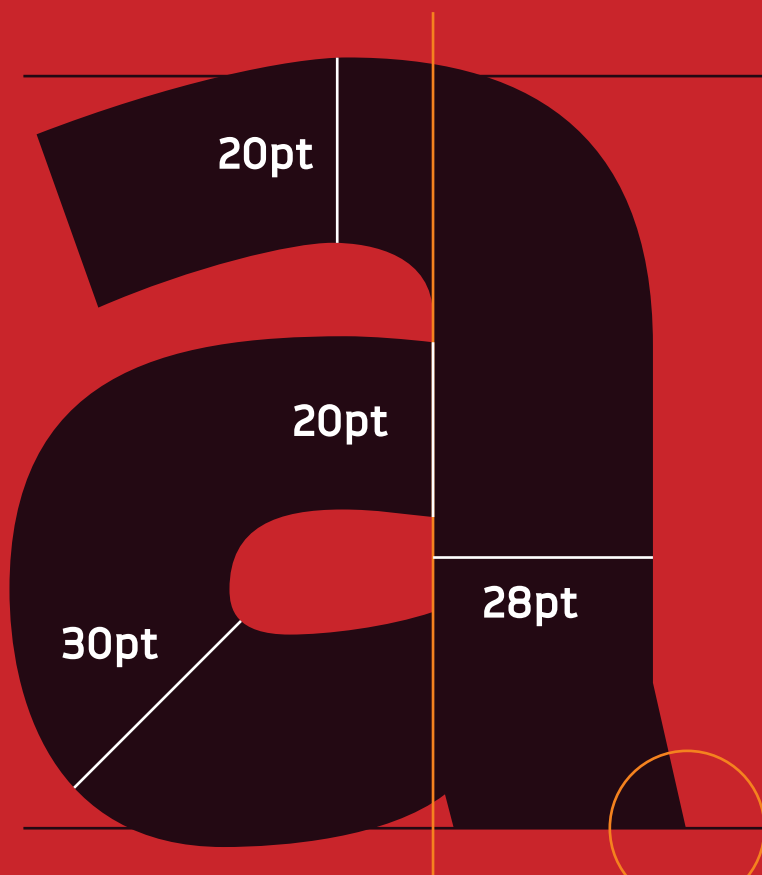

Brokman™

The Typographers and their Design Problems

A Collection of
10 Fonts

Brokman
Black

Available from
[http://www.
thenorthernblock
.co.uk](http://www.thenorthernblock.co.uk)

10 degree
tail angle

**THE
NORTHERN
BLOCK™**